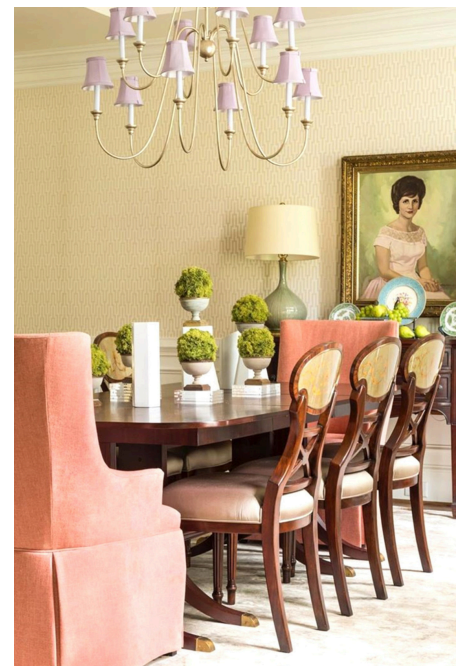

THEODORE ALEXANDER

JULY 2024