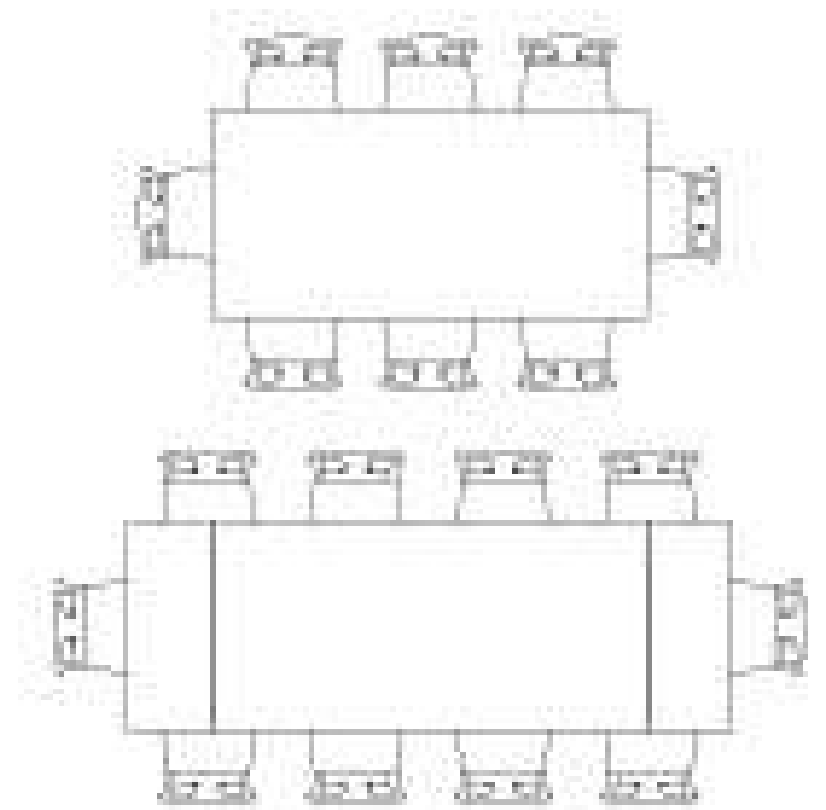

KESDEN DRESSER

Item code: TA60096.C351
Size: W 182.9 x D 50.8 x H 86.8 cm

The Kesden 6 Drawer Dresser embodies elegant design with graceful curves and meticulous craftsmanship. Stunning, hand forged hardware creates a delicate contrast to the rich Tamo ash veneer in this exquisite bedroom masterpiece.

Buffet will arrive in August-24