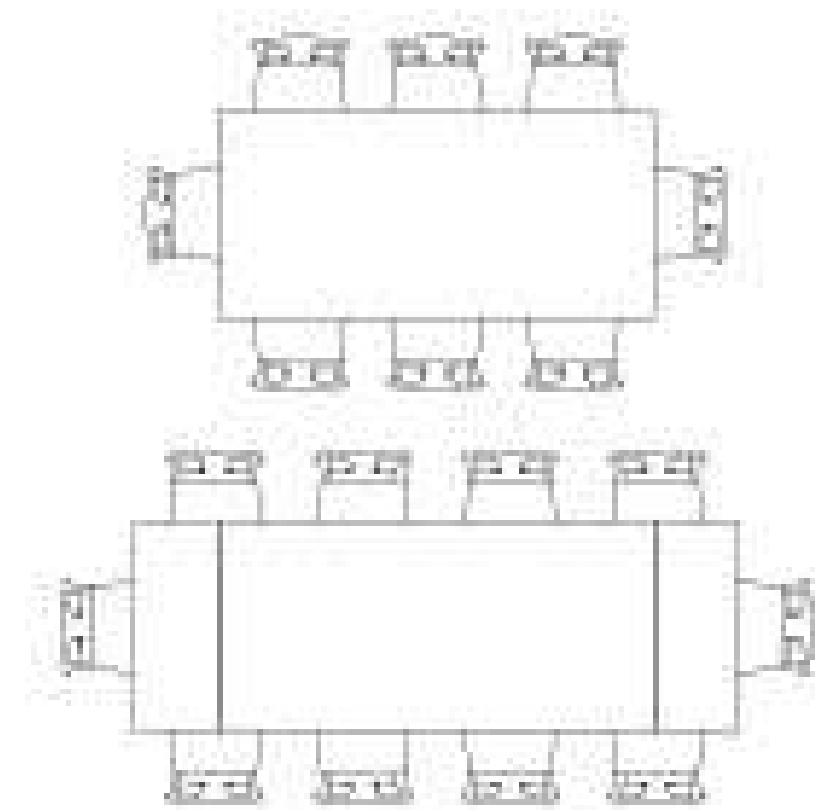

KESDEN SIDEBOARD

Item code: TA61173.C351
Size: W 218.4 x D 45.7 x H 91.5cm

An expansive sideboard shown in an exquisite Tamo ash burl veneer. The Kesden 4 Door Sideboard is a rich focal point for the dining room.