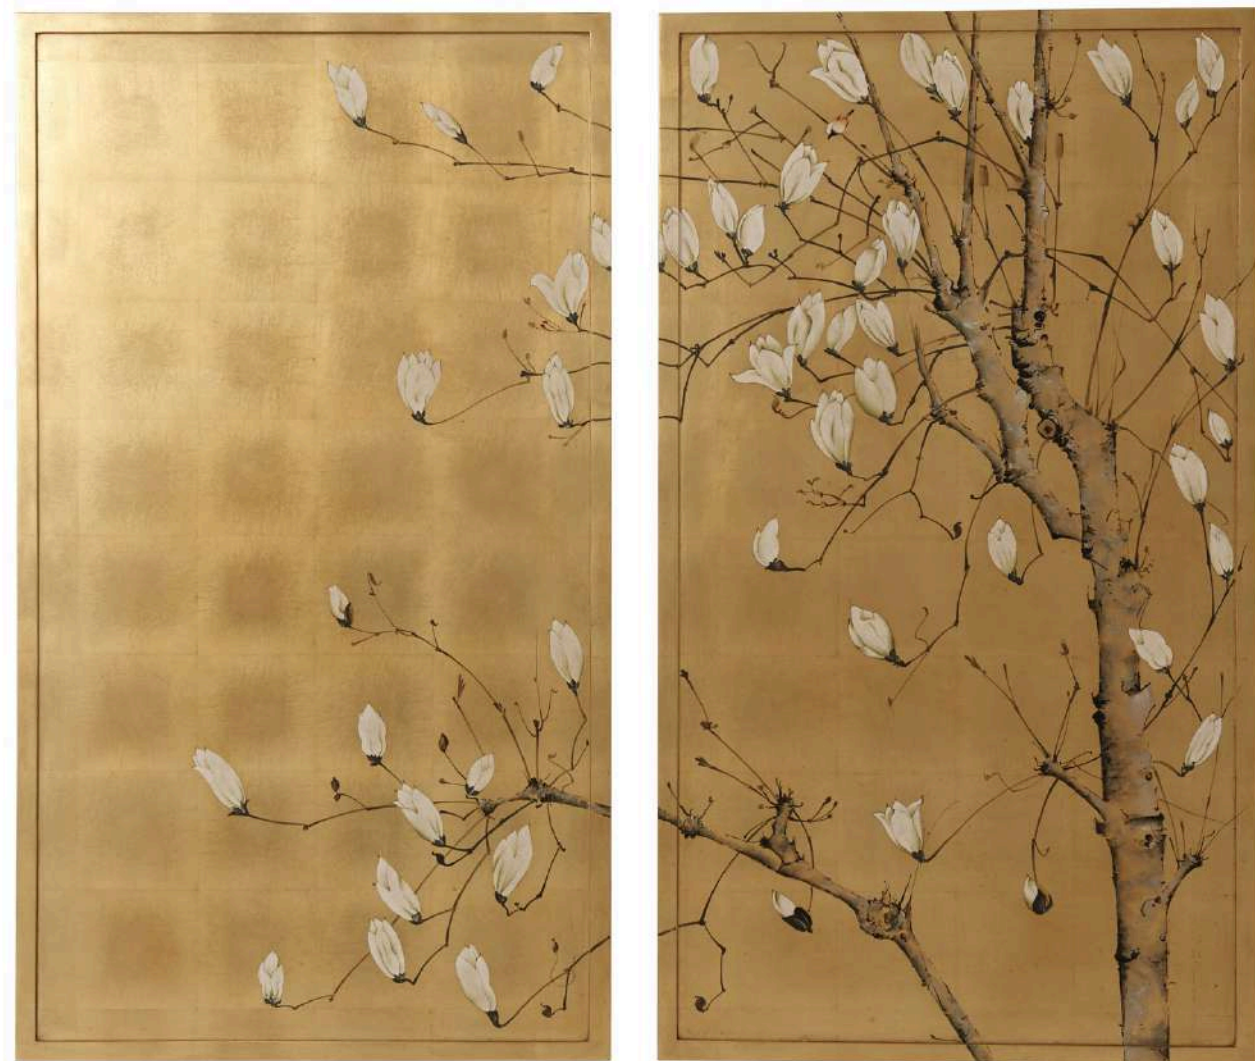

SPRING MAGNOLIAS WALL DECOR INDOCHINE

Item code: 3202-361

Size: W 142.9 x D 1.9 x H 125.7 cm

A set of two paintings, each with a hand gilt background depicting a Japanese Magnolia painted sans traverse across the two panels.

The originals Japanese, circa 1900.